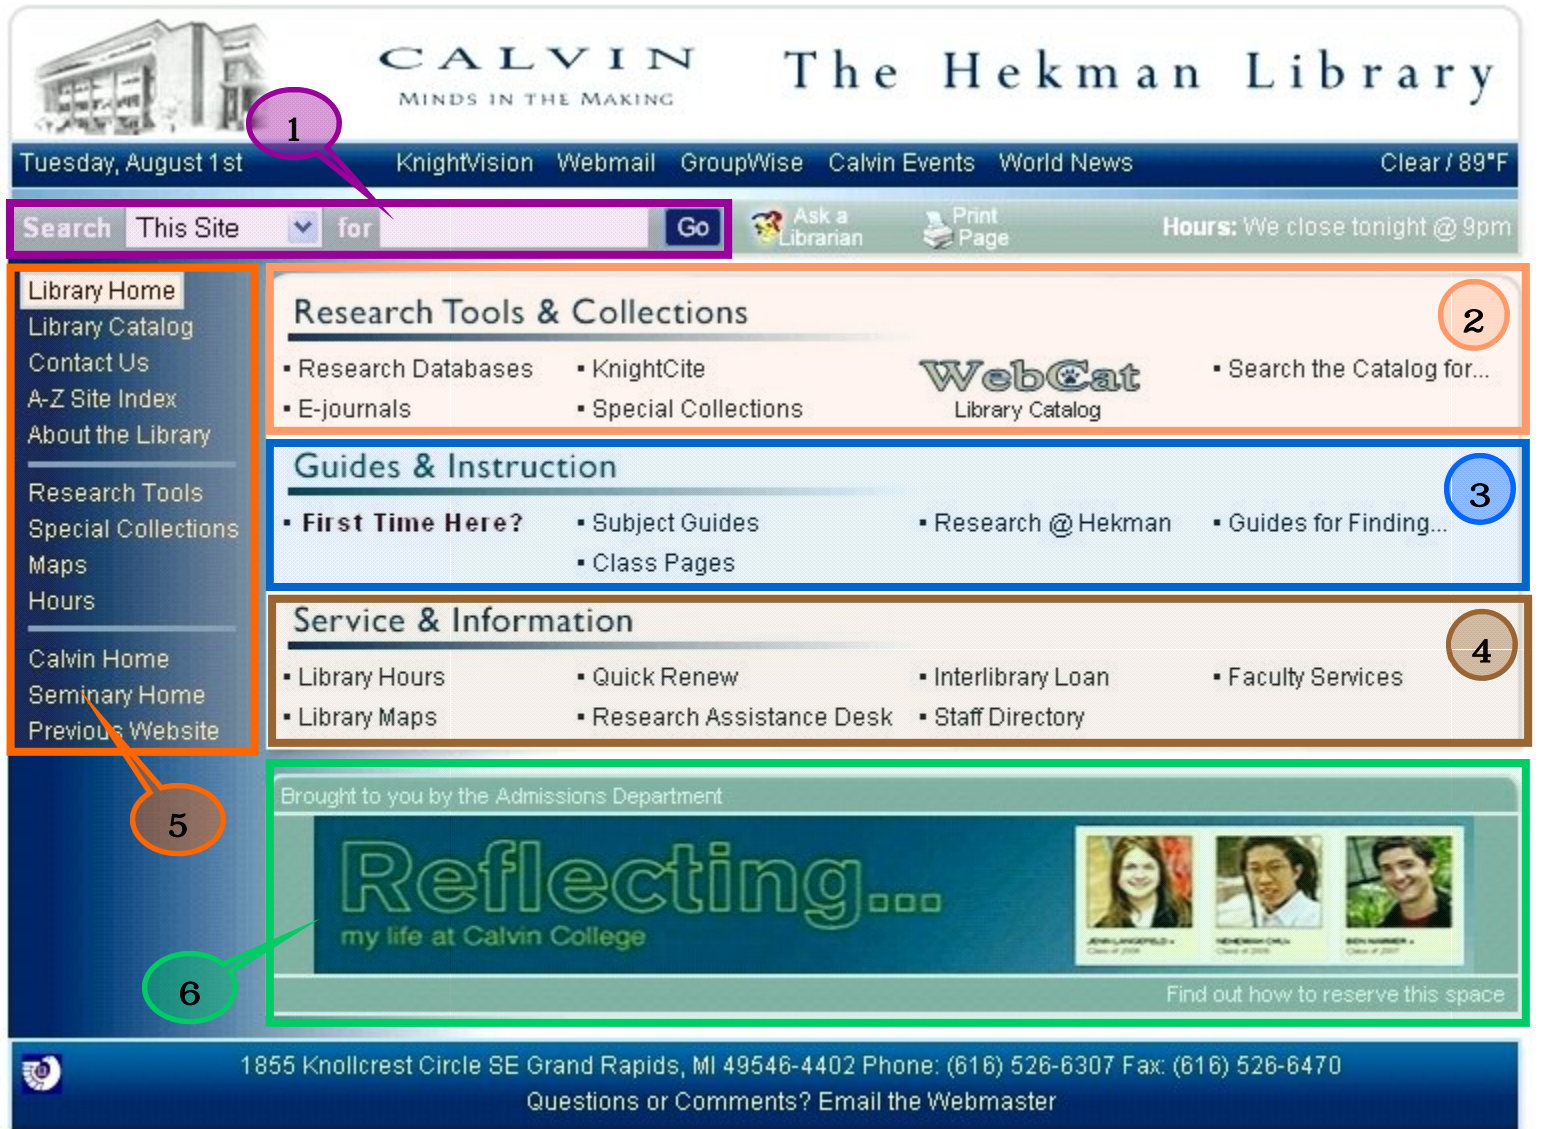

Welcome to a special fall semester edition of the *Hekman Library Privy*! This edition is dedicated to our recently updated website. Below you will find just a few basic homepage highlights.

Beyond the homepage, you will find that our web-pages make use of *context sensitive* links in a similar way to many popular commercial websites. For example: each of our web-pages have a unique "bread crumb trail" explaining how you arrived where you are. Each web-page also displays possible related links.

The library would like to encourage you to explore our website, our services, and our resources and let us know what you think. We are here to help you succeed!

THE NEW LIBRARY HOMEPAGE: library.calvin.edu

QUICK SEARCH

One of the new features of our website is the quick search drop down menu which is displayed persistently as part of the heading on every webpage. A few quick search options include a search of the library catalog, a search of online subscription "e-journals" we have, and a search of the site itself.

ROWS

Research Tools & Collections: the center of our homepage is divided into three rows. The first row has the heading *Research Tools & Collections*. The links found here take you directly to library resources without explanations or directions.

Guides & Instruction: in contrast to the *Research Tools & Collections*

row, the second row of the center of our homepage has the heading *Guides & Instruction*. Here you find narrative web-pages including website "welcome" information as well as librarian recommended approaches to various subjects, searches, classes, and research. Do you have a suggestion for the Guides & Instruction row? Contact the Research Assistance Desk to let us know what you think!

Service & Information: information found in this row is related to frequently asked questions and frequently requested library services.

SIDE MENU

The top 5 links on this menu remain unchanged regardless of what page you are visiting. While our homepage uses the remaining space for a

variety of other important links, web-pages deeper in our website may have free space on the persistent left side menu. In the future this free space may be the location of other "context sensitive" links.

ADVERTISING SPACE

This space is available to departments of the college or seminary to advertise events which have a broad appeal to the Calvin community. For a variety of reasons the library is a unique gathering place and hub of activity on our campus. Our advertising space is one way to give context to events happening in the library and also across the campus.